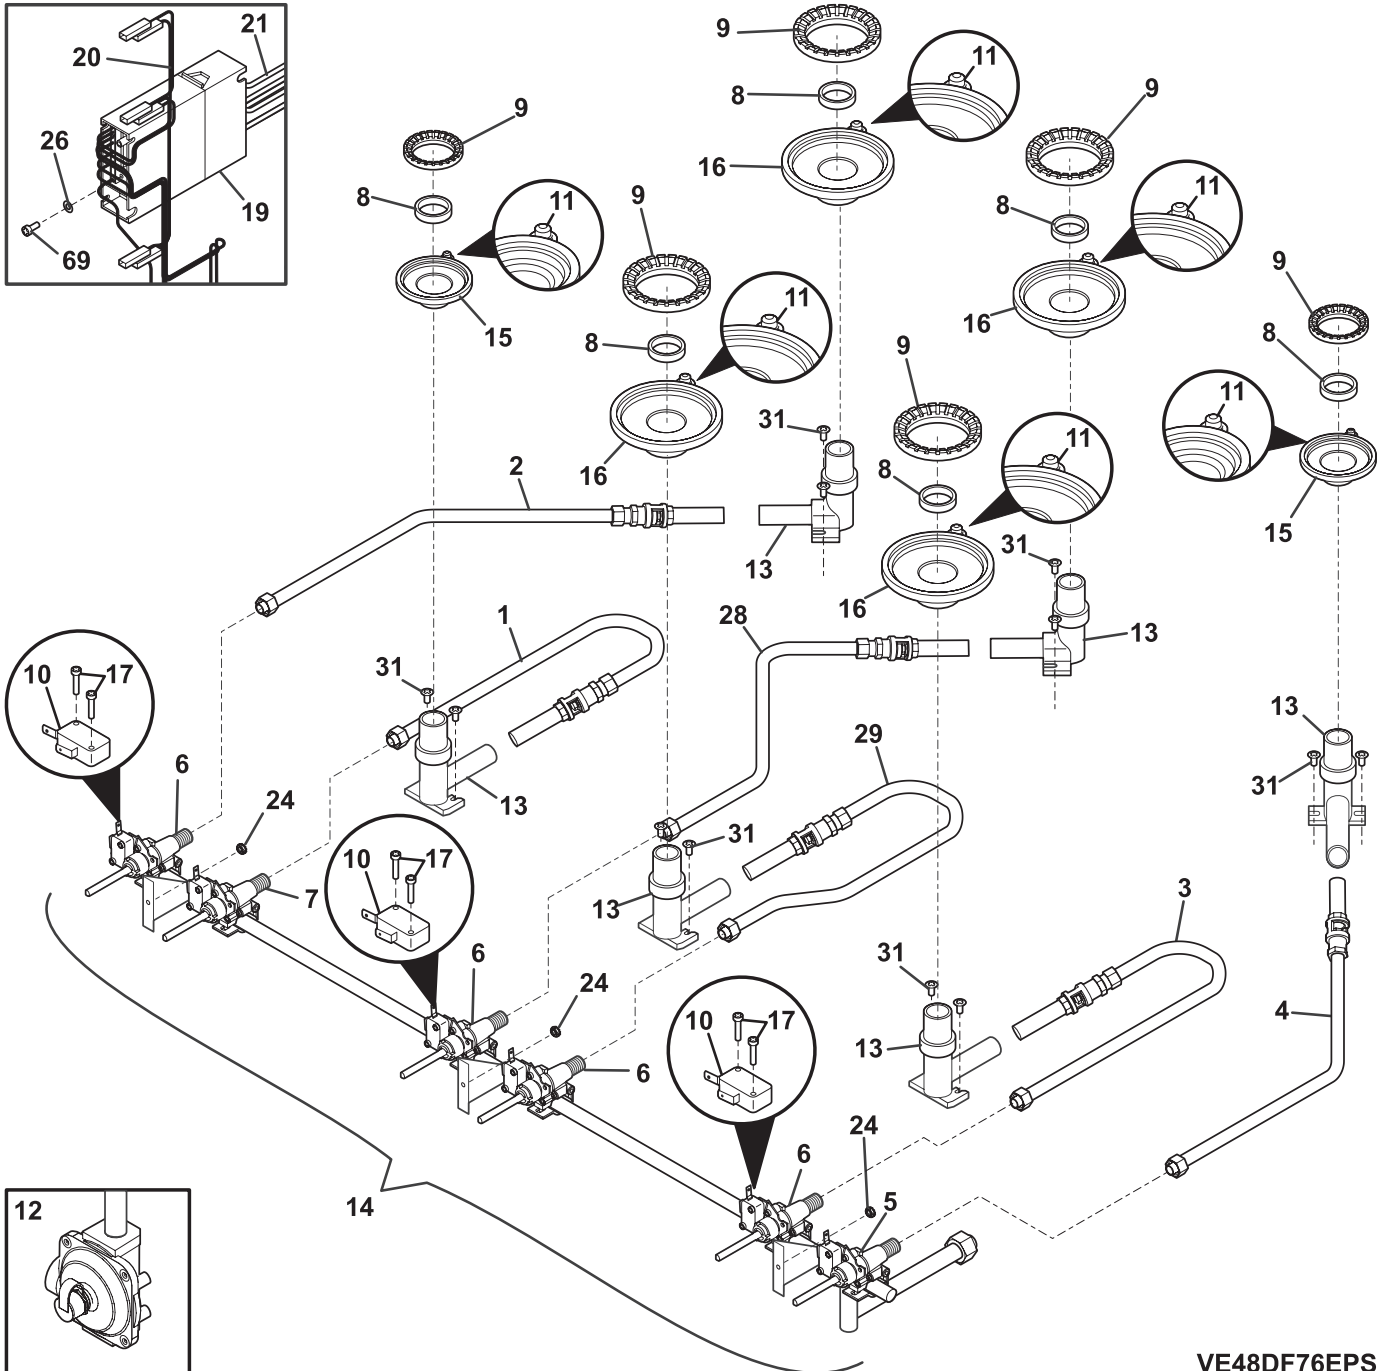

**BURNER**

VE48DF76EPS

**BURNER**

POS. NO	PART NO.	DESCRIPTION
1 #	5304453233	Tubing Assembly, burner, left front
2 #	5304453234	Tubing Assembly, burner, left rear
3 #	5304453235	Tubing Assembly, burner, right front
4 #	5304453236	Tubing Assembly, burner, right rear
5 #	5304453237	Valve Assembly, w/switch, right rear
6 #	5304453238	Valve Assembly, w/switch, (2)
7 #	5304453239	Valve Assembly, w/switch, left front
8	5304446028	Nut, burner head, brass
9	5304452881	Rings, burner, set of 6
10 #	5304446014	Switch, ignitor
11 #	5304452824	Ignitor, burner, (6)
11*	5304446002	Jacket, ignitor wire
12 #	5304453240	Regulator, pressure
13	5304446001	Base, burner, (6)
14 #	5304453241	Manifold Assembly, w/valves
15	5304452825	Burner Head Assy, "B", 8500 BTU, w/ignitor
16	5304452826	Burner Head Assy, "D", 14000 BTU, w/ignitor
17	5304446023	Screw, ignitor switch
19 #	5304452821	Module, ignitor wire
20 #	5304453242	Harness, wiring, cooktop
21 #	5304453243	Harness, wiring, ignitors
24	5304446015	Nut, hex keps, #8-32
26	5304452823	Washer, 1/2"
28 #	5304453244	Tubing Assembly, burner, center rear
29 #	5304453245	Tubing Assembly, burner, center front
31	5304452822	Screw, slot hex hd, #10 x 3/8"
69	5304452792	Screw, mounting